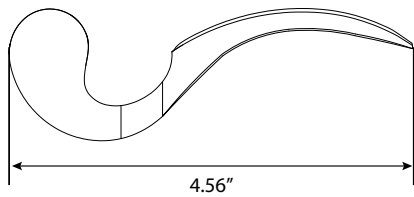

Manor Lever

- > Collection: Nostalgic
- > Design code: MAN
- > Material: Forged Brass
- > Functions: Must specify handing

Manor Lever shown in Satin Nickel