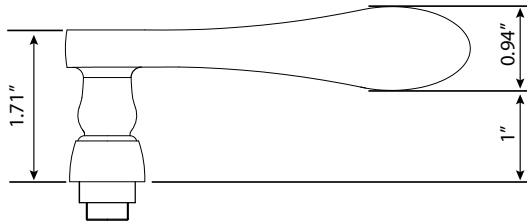

Manor Lever

- > Collection: Nostalgic
- > Design code: MAN
- > Material: Forged Brass
- > Functions: Must specify handing

Manor Lever shown in Satin Nickel