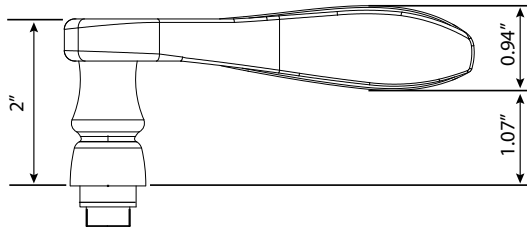

Swan Lever

- > Collection: Nostalgic
- > Design code: SWN
- > Material: Forged Brass
- > Functions: Must specify handing

Swan Lever shown in Antique Pewter