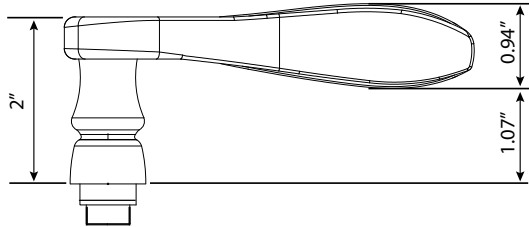

## Swan Lever

- > Collection: Nostalgic
- > Design code: SWN
- > Material: Forged Brass
- > Functions: Must specify handing

Swan Lever shown in Antique Pewter